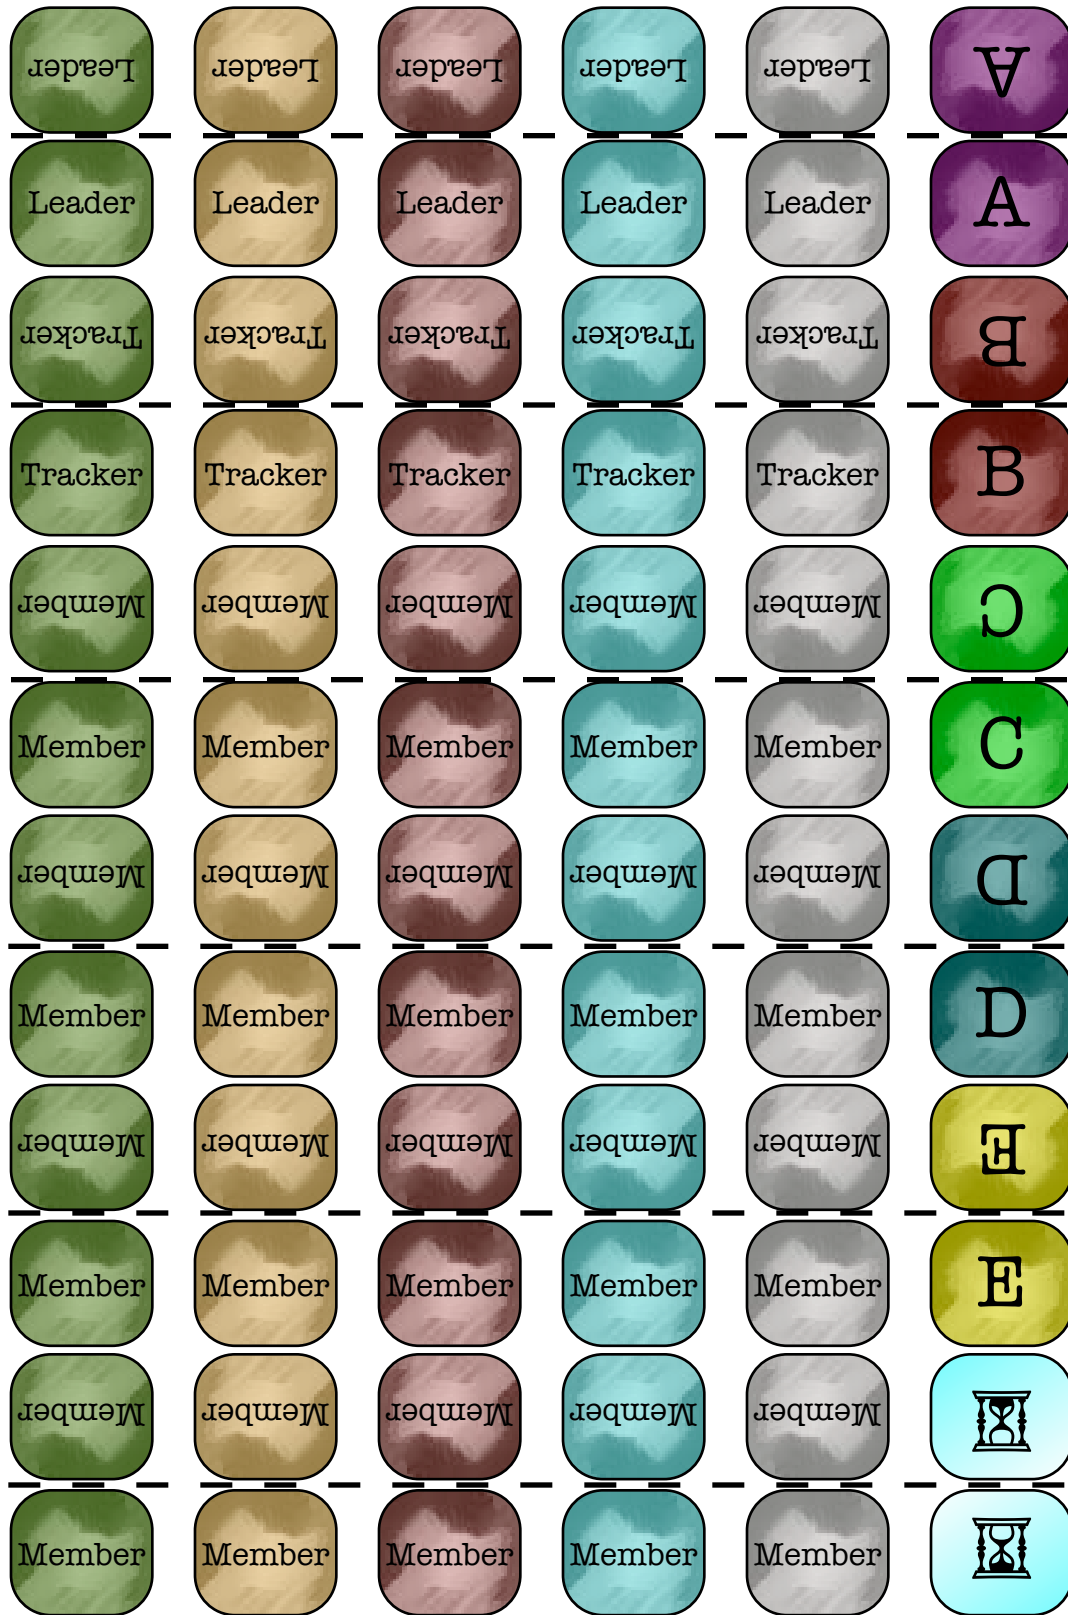

Honest Score

			42	57	72	87
0	14	28	43	58	73	88
1	15	29	44	59	74	89
2	16	30	45	60	75	90
3	17	31	46	61	76	91
4	18	32	47	62	77	92
5	19	33	48	63	78	93
6	20	34	49	64	79	94
7	21	35	50	65	80	95
8	22	36	51	66	81	96
9	23	37	52	67	82	97
10	24	38	53	68	83	98
11	25	39	54	69	84	99
12	26	40	55	70	85	100
13	27	41	56	71	86	

Cheater's Score

			42	57	72	87
0	14	28	43	58	73	88
1	15	29	44	59	74	89
2	16	30	45	60	75	90
3	17	31	46	61	76	91
4	18	32	47	62	77	92
5	19	33	48	63	78	93
6	20	34	49	64	79	94
7	21	35	50	65	80	95
8	22	36	51	66	81	96
9	23	37	52	67	82	97
10	24	38	53	68	83	98
11	25	39	54	69	84	99
12	26	40	55	70	85	100
13	27	41	56	71	86	

Turn Tracker

These are the pawns for Cheater's Game. They are designed to be folded on the dotted lines - refrain from cutting the dotted lines.