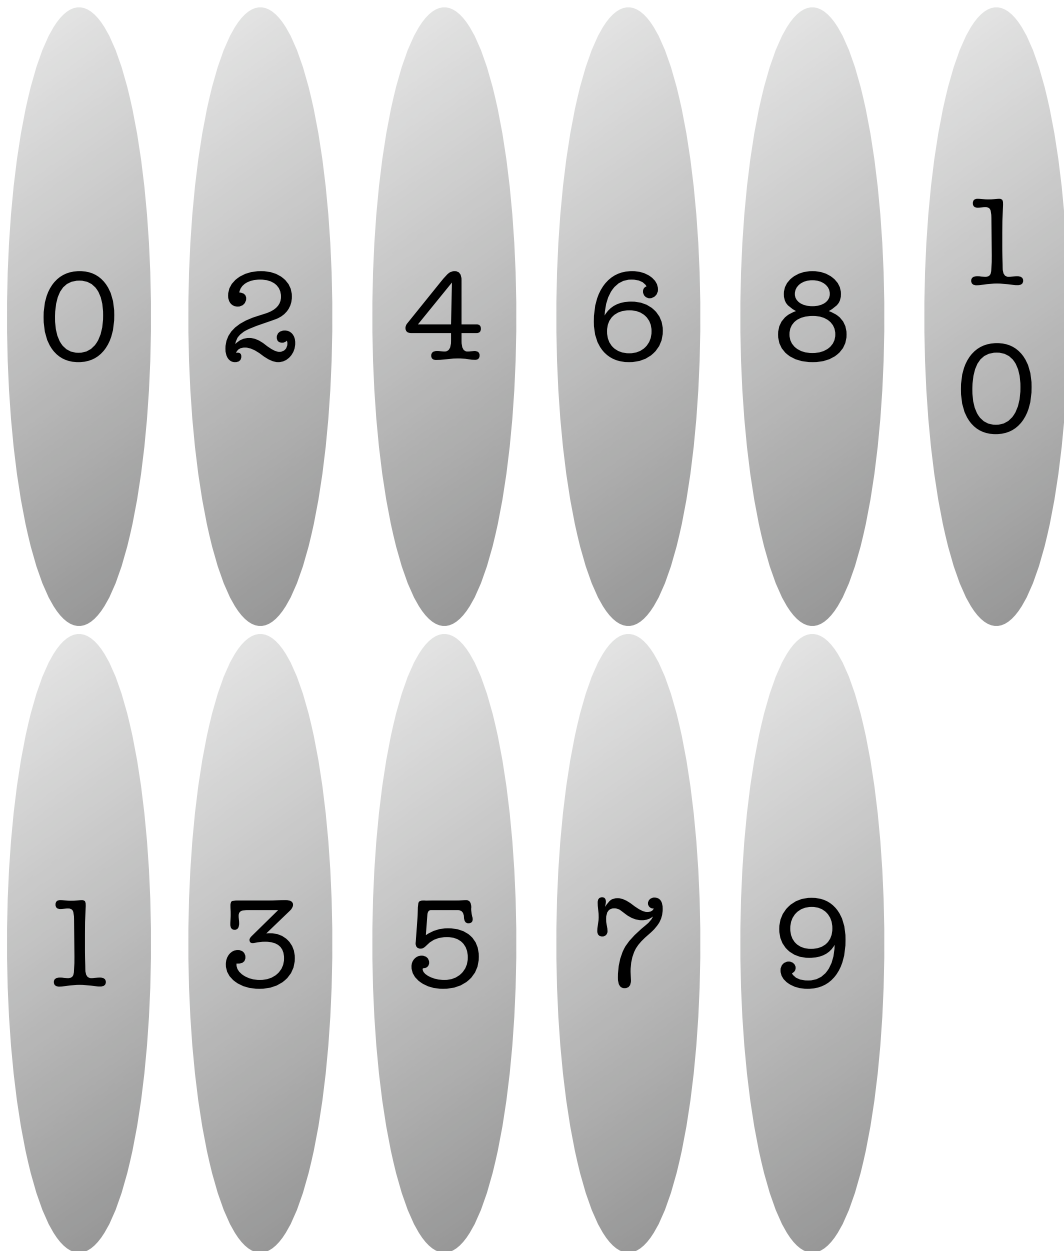

Honest Score

			42	57	72	87
0	14	28	43	58	73	88
1	15	29	44	59	74	89
2	16	30	45	60	75	90
3	17	31	46	61	76	91
4	18	32	47	62	77	92
5	19	33	48	63	78	93
6	20	34	49	64	79	94
7	21	35	50	65	80	95
8	22	36	51	66	81	96
9	23	37	52	67	82	97
10	24	38	53	68	83	98
11	25	39	54	69	84	99
12	26	40	55	70	85	100
13	27	41	56	71	86	

Cheater's Score

			42	57	72	87
0	14	28	43	58	73	88
1	15	29	44	59	74	89
2	16	30	45	60	75	90
3	17	31	46	61	76	91
4	18	32	47	62	77	92
5	19	33	48	63	78	93
6	20	34	49	64	79	94
7	21	35	50	65	80	95
8	22	36	51	66	81	96
9	23	37	52	67	82	97
10	24	38	53	68	83	98
11	25	39	54	69	84	99
12	26	40	55	70	85	100
13	27	41	56	71	86	

Turn Tracker

These are the pawns for Cheater's Game. They are designed to be folded on the dotted lines - refrain from cutting the dotted lines.